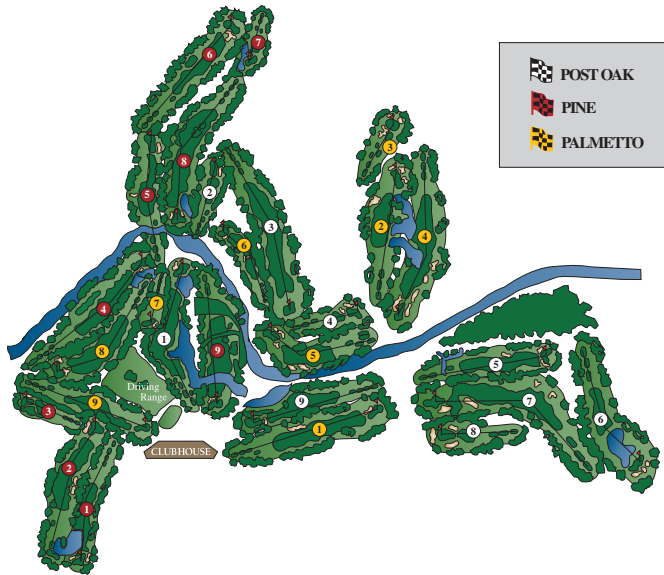

HOLE	1	2	3	4	5	6	7	8	9	TOT 9	I N I T I A L	1	2	3	4	5	6	7	8	9	TOT 9	HCP	NET	ADJ	I N I T I A L	1	2	3	4	5	6	7	8	9	TOT 9	HCP	NET	ADJ															
Championship	493	214	530	183	464	339	566	172	446	3407		426	449	169	511	419	443	173	488	440	3518					497	381	199	488	362	301	188	422	402	3240																		
Back Middle Handicap	453	193	513	153	434	308	531	149	423	3157		395	427	153	495	399	415	150	460	417	3311					473	366	153	460	331	277	167	394	381	3002																		
Handicap	4	5	6	8	1	7	2	9	3			2	1	9	6	5	4	8	7	3					7	1	6	3	5	8	9	2	4																				
	<i>Post Oak</i>											<i>Pine</i>											<i>Palmetto</i>																														
Par	5	3	5	3	4	4	5	3	4	36		4	4	3	5	4	4	3	5	4	36					5	4	3	5	4	4	3	4	4	36																		
Forward Handicap	362	140	450	100	321	253	438	82	357	2503		324	329	117	422	272	315	109	375	328	2591					382	277	85	328	270	217	144	343	323	2369																		
Handicap	1	7	2	8	5	6	3	9	4			4	3	9	1	7	6	8	2	5						1	5	9	2	6	7	8	3	4																			

Scorer:

Attest:

Date:

LONGWOOD *Golf Club*

13300 Longwood Trace
Cypress, Texas 77429
(281) 373-4100

RULES

USGA Rules will govern play.

LOCAL INFORMATION:

- Your round should not exceed 4.5 hours. Please play ready golf.
- Play the appropriate tee box for your skill level.
- Replace divots, rake bunkers, and repair ball marks on the green.
- Proper golf attire must be worn at all times.
- Our PA's have authority to maintain pace of play, rules, and etiquette on the course.
- Out of bounds is defined by wooden stakes and paved roads.
- Lateral hazards are defined by red stakes; water hazards by yellow stakes.
- All yardages are measured to the center of the greens.

LONGWOOD *Golf Club*